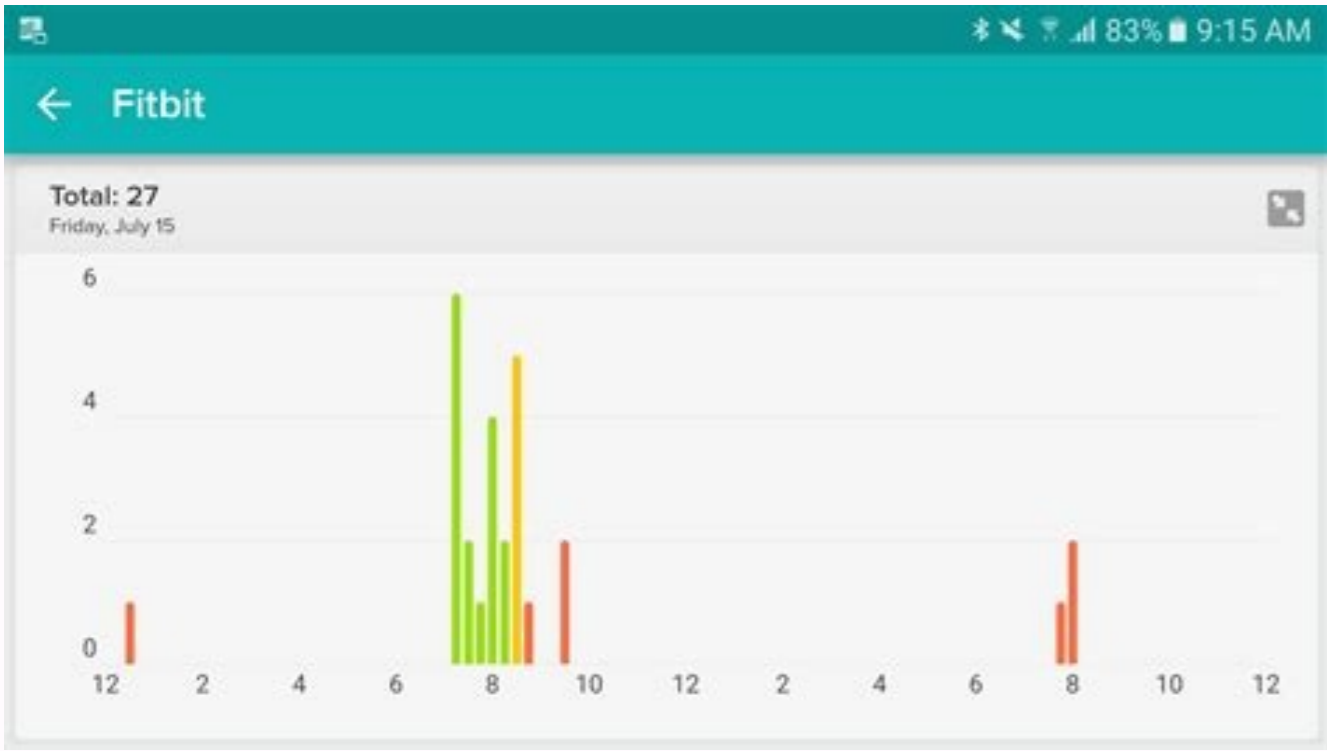

Fitbit blaze user manual pdf free online software